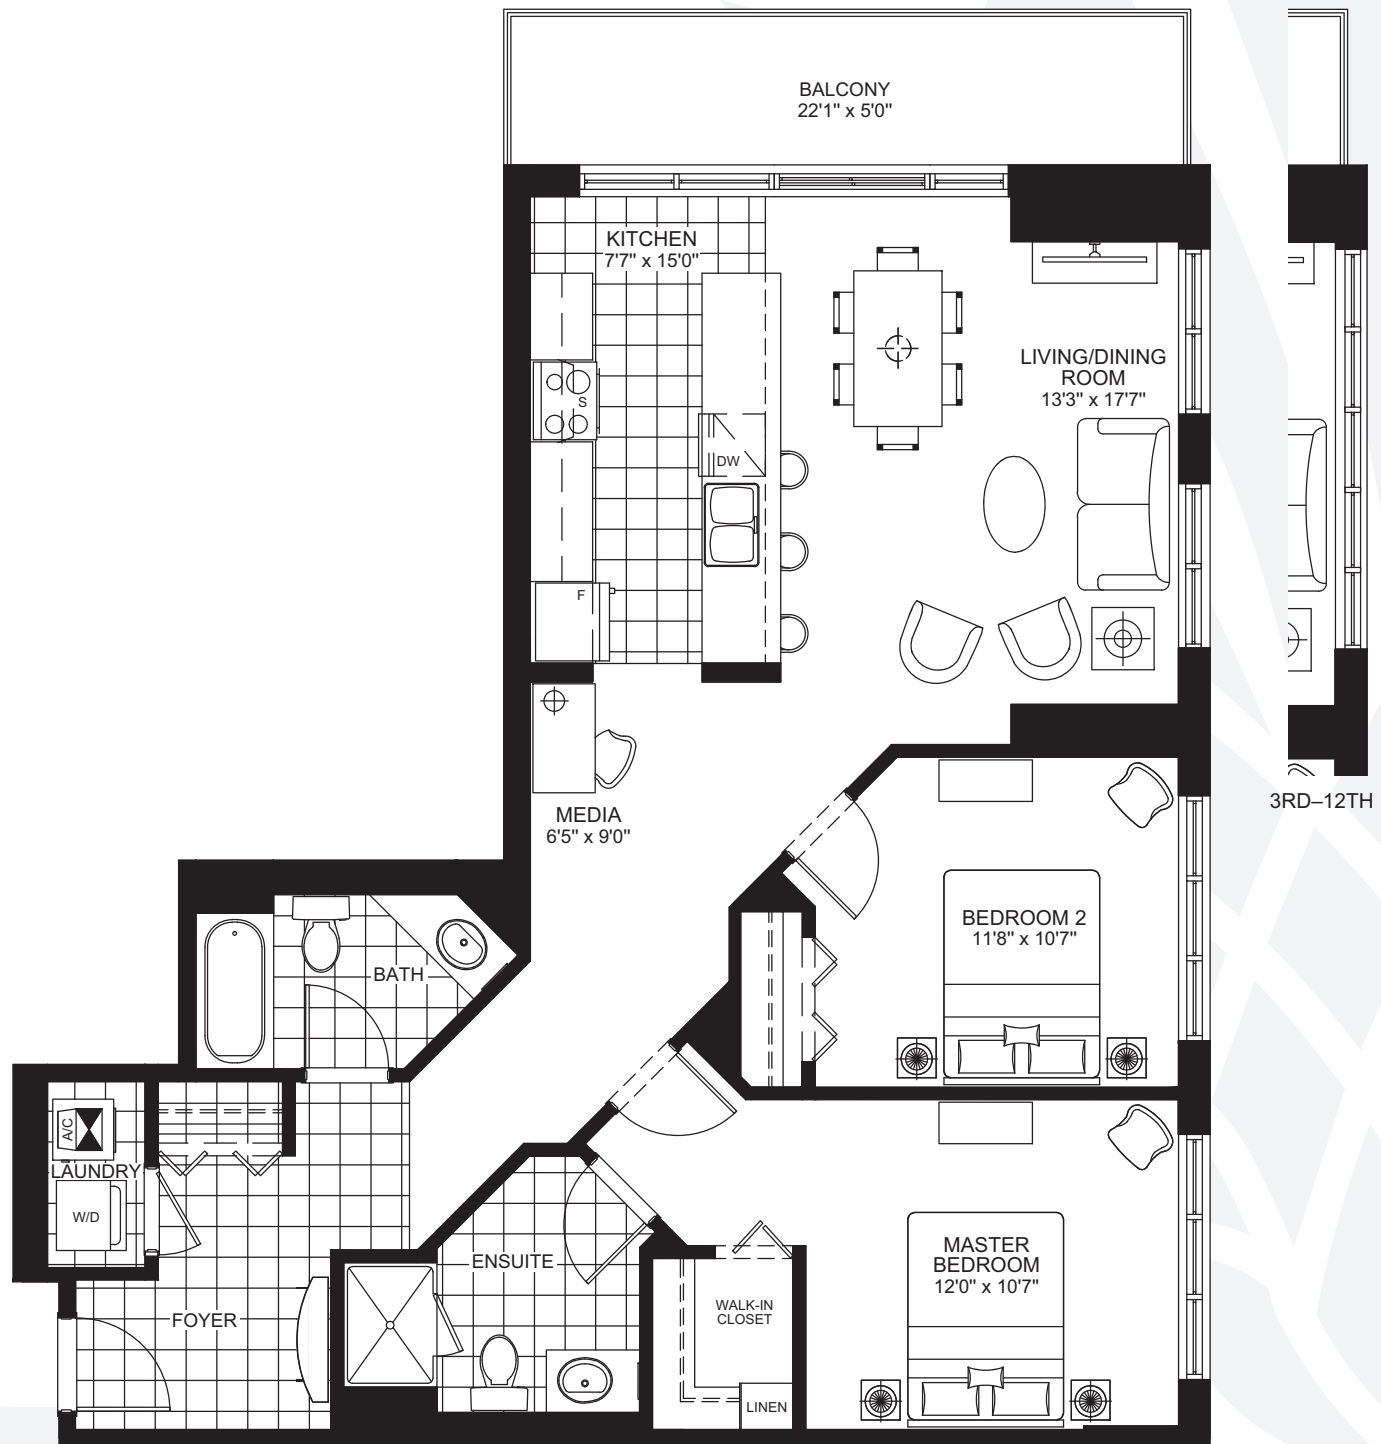

Stirling
PARK

THE AFTON

2 BEDROOM
1195 SQ FT (203-1203)

CLARIDGE
HOMES